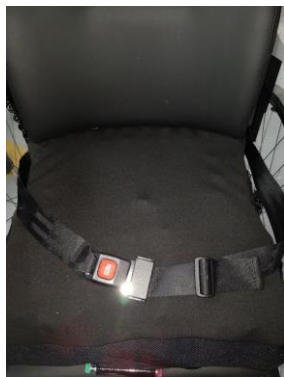

Brake; One-hand
operation right

96400232

Extended brake lever

99400115

large wheel sleeves
24"

99400117

two-point seat belt

99400118

Taxi clamps

99400120

Foldaway backrest

99400125

large wheel sleeves
22"

LeRoulé Plus Options

99400135

large wheel sleeves
26"